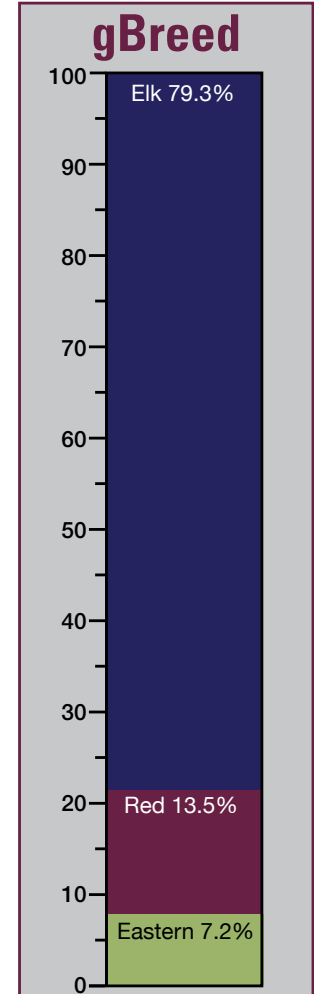

GENETIC MERIT

TRAIT		VALUE
VELVET	MVWeBV	8.65kg
GROWTH	WT12eBV	18.1kg
VENISON	EMAEeBV	2.4cm²
VENISON	LEANYeBV	2.042kg
TERMINAL INDEX		$30.12
PARASITE PROTECTION	CARLA10eBV	70
< 50%	TOP 50%	TOP 25%
		TOP 10%
		TOP 2%

PURCHASER .....

PRICE .....

NOTES: .....

.....

.....

.....

.....

.....