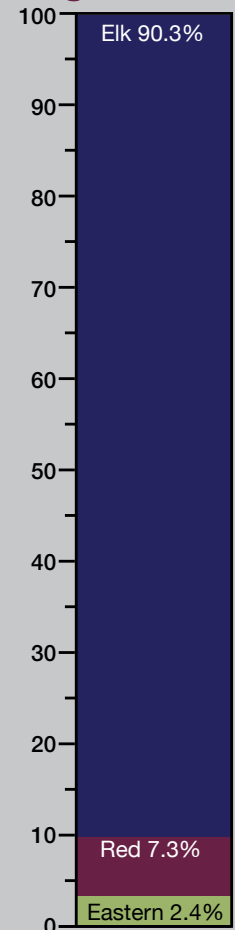

gBreed

PERFORMANCE DATA

Birth Date 14/12/2021
 Weaning Wgt March 64kg
 1st week June weight 101kg
 1st week Sept weight 124kg
 1st week Dec weight 162kg
 Growth rate 413gms/day
 - Birth to 12 mths
 Bodyweight Dec 2024 **311kg**
Velvet
2 yr5.4kg 19cm/18.5cm EW1LT/2S
3 yr8.0kg 21.5/21cm EWSupreme