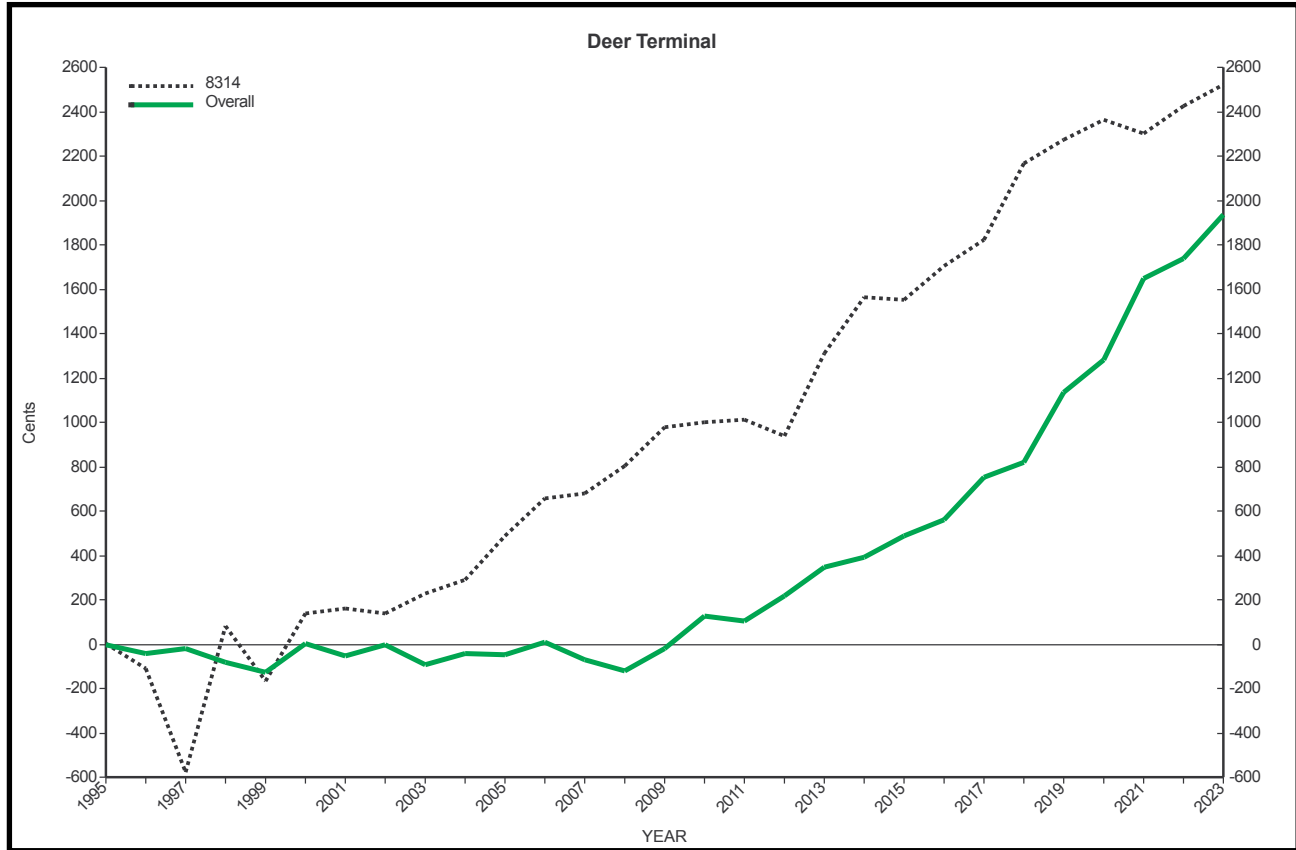

GENETIC TREND GRAPHS

The solid green line represents the Wapiti average (23 herds). The dotted line is Tikana herd average (Herd number 8314)

TERMINAL INDEX is a combination of growth and meat traits economically weighted. It represents how many more $/hind mated a Wapiti bull will make you.