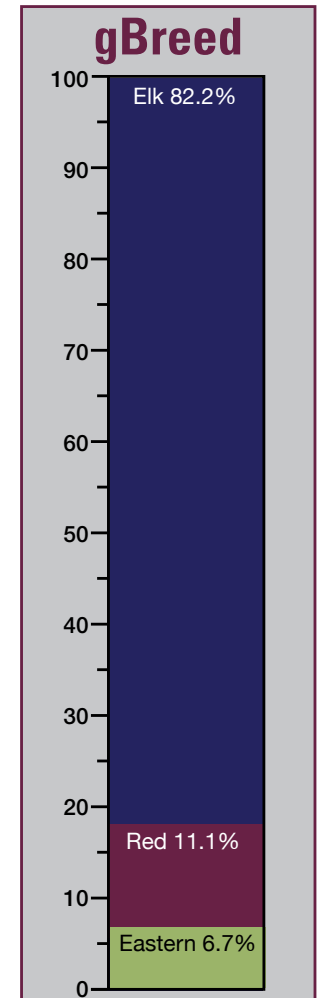

Ex Taringtura Park
 13.85kg EWSupreme at 8yrs

GREEN 547

GENETIC MERIT

TRAIT		VALUE
VELVET	MVWeBV	8.67kg
GROWTH	WT12eBV	19.2kg
VENISON	EMAEeBV	2.4cm ²
VENISON	LEANYeBV	2.6kg
TERMINAL INDEX		\$34.56
PARASITE PROTECTION CARLA10eBV		34
< 50%	TOP 50%	TOP 25%
	TOP 10%	TOP 2%