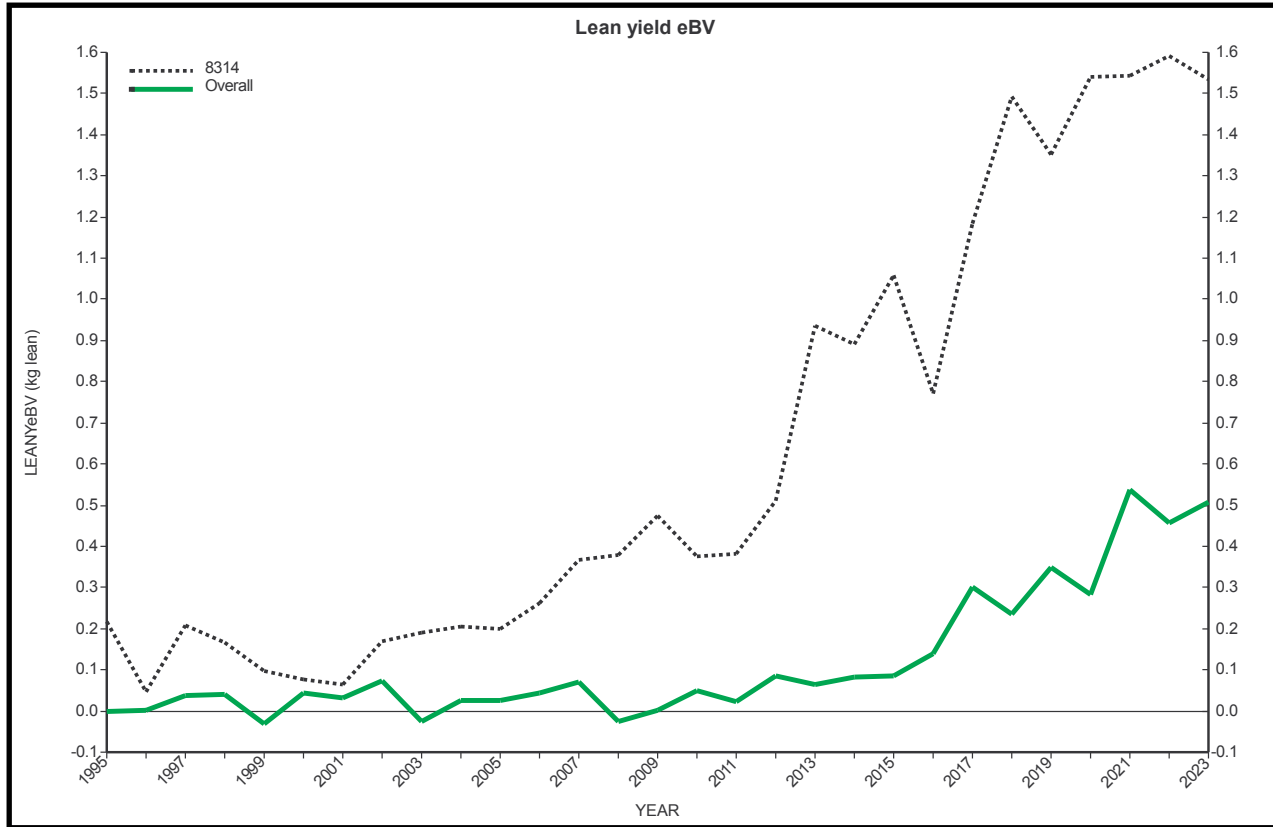

GENETIC TREND GRAPHS

The solid green line represents the Wapiti average (23 herds). The dotted line is Tikana herd average (Herd number 8314)

TERMINAL INDEX is a combination of growth and meat traits economically weighted. It represents how many more \$/hind mated a Wapiti bull will make you.

MEAT = Lean Yield = LEANYeBV

The Lean Yield BV is an expression of the amount of lean muscle per kg of carcass, adjusted for an average 12-month carcass.

The **LEANYeBV** balances all available meat information to indicate above or below average muscling/per kg carcass weight.