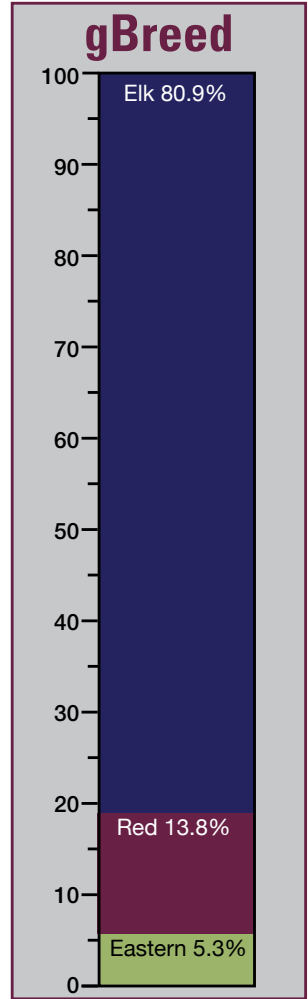

ORANGE 327

ORANGE 332

KOBE

National Champion 3yr old 9.2kg EWSupreme
 Champion of Champions 2007
 19.9kg EWSupreme at 10yrs. IOA 448 5/8
GREEN 912

GENETIC MERIT

TRAIT		VALUE
VELVET	MVWeBV	4.45kg
GROWTH	WT12eBV	15.4kg
VENISON	EMAEeBV	2.2cm ²
VENISON	LEANYeBV	2.143kg
TERMINAL INDEX		\$28.44
PARASITE PROTECTION	CARLA10eBV	70
< 50% TOP 50% TOP 25% TOP 10% TOP 2%		