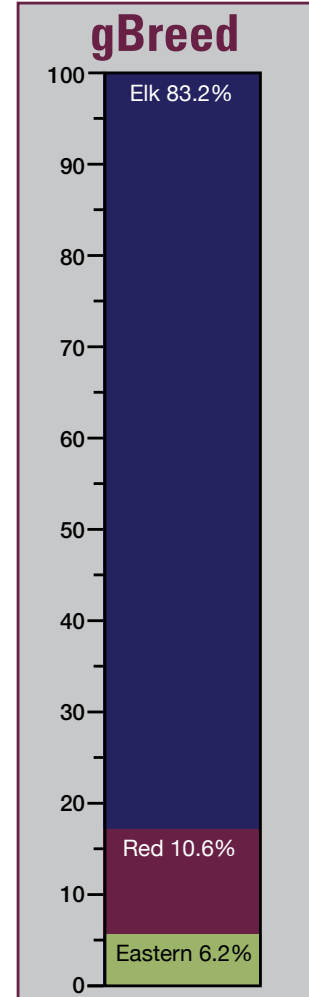

GENETIC MERIT

TRAIT		VALUE
VELVET	MVWeBV	7.62kg
GROWTH	WT12eBV	18.6kg
VENISON	EMAcBV	2.5cm²
VENISON	LEANYeBV	2.082kg
TERMINAL INDEX		$29.02
PARASITE PROTECTION	CARLA10eBV	9
< 50% TOP 50% TOP 25% TOP 10% TOP 2%		

PURCHASER .....

PRICE .....

NOTES: .....

.....

.....

.....

.....

.....

.....

.....