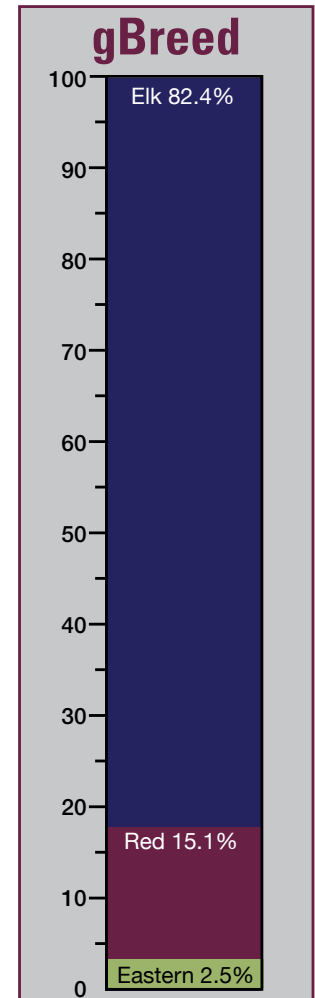

GENETIC MERIT

TRAIT		VALUE
VELVET	MVW_eBV	8.35kg
GROWTH	WT12_eBV	16.6kg
VENISON	EMA_eBV	1.3cm²
VENISON	LEAN_yeBV	1.512kg
TERMINAL INDEX		$28.36
PARASITE PROTECTION	CARLA10_eBV	-3
< 50% TOP 50% TOP 25% TOP 10% TOP 2%		

PURCHASER .....

PRICE .....

NOTES: .....

.....

.....

.....

.....