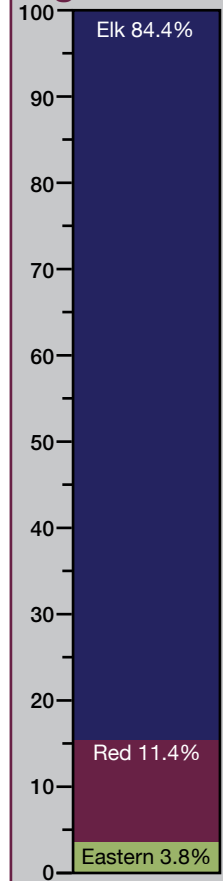

gBreed

PERFORMANCE DATA

Birth Date 29/11/2019
 Weaning Wgt March **89kg**
1st week Dec weight: 160kg
 Growth Rate 395gms/day
 - (birth to 12mnths)

GENETIC MERIT

TRAIT		VALUE
VELVET	MWVeBV	4.63kg
GROWTH	WT12eBV	18.2kg
VENISON	EMAcBV	2.2cm²
VENISON	LEANYeBV	1.535kg
TERMINAL INDEX		\$28.59
PARASITE PROTECTION CARLA10eBV		8
<small>< 50% TOP 50% TOP 25% TOP 10% TOP 2%</small>		