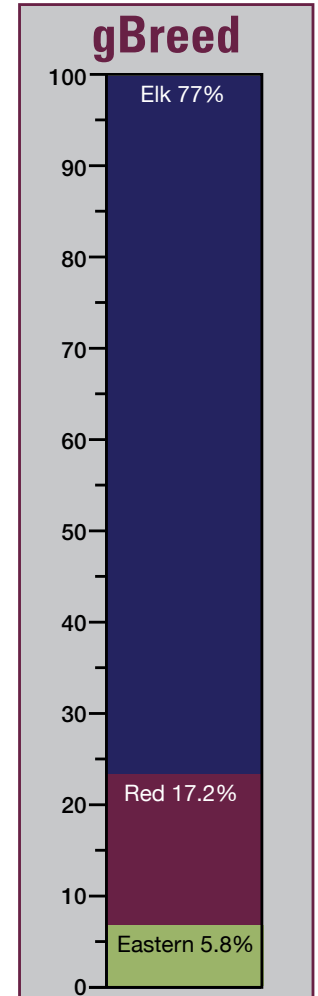

GENETIC MERIT

TRAIT		VALUE
VELVET	MVWeBV	7.15kg
GROWTH	WT12eBV	17.8kg
VENISON	EMAEeBV	3.0cm²
VENISON	LEANYeBV	3.165kg
TERMINAL INDEX		$33.96
PARASITE PROTECTION	CARLA10eBV	-15
< 50% TOP 50% TOP 25% TOP 10% TOP 2%		

PURCHASER .....

PRICE .....

NOTES: .....

.....

.....

.....

.....