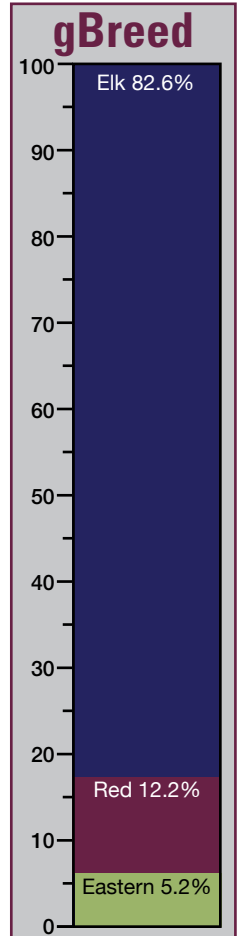

PERFORMANCE DATA

Birth Date 29/11/2019
Weaning Wgt March **89kg**
1st week Dec weight: 160kg
Growth Rate 395gms/day
- (birth to 12mnths)

GENETIC MERIT

TRAIT		VALUE
VELVET	MWVeBV	4.63kg
GROWTH	WT12eBV	18.2kg
VENISON	EMAcBV	2.2cm²
VENISON	LEANYeBV	1.535kg
TERMINAL INDEX		$28.59
PARASITE PROTECTION CARLA10eBV		8
< 50% TOP 50% TOP 25% TOP 10% TOP 2%		

CRIKEI

13.7kg EWSupreme at 5yrs
Based on official December
2022 Wapiti Accross Herd
Sire Summary #2 Terminal
Index, Carcass Wt & WT12.
Rank #3 Weaning Wt & EMA
Rank #10 CARLA

GREEN 572

NZ Wapiti Cow 233kg

ISOBAR

Rising Star Champion 2yr old
Wapiti Velvet 7.7kg EW1S
National Champion 3yr Old
10.4kg EWSupreme
19.6kg EWSupreme at 6yrs

GREEN 970

NZ Wapiti Cow 248kg

NEPIA

Champion of Champions
EWSNZ
Velvet Comp 2013 -2017, 202
Champion of Champions
National Velvet Comp 2015,
2016, 2019
14.0kg EWSupreme at 3yrs
18.2kg EWSupreme at 4yrs
30.2kg EWSupreme at 13yrs

GREEN 112

NZ Wapiti Cow 230kg

STORM

20.1kg EWSupreme at 8yrs
Reserve Champion 2013
National Velvet CoOmp
525 IOA
Sold to Clachanburn Elk
GREEN 970
NZ Wapiti Cow 248kg

WBB333

Edendale Station
EWSNZ 2yr Winner 2008
12.1kg EWSupreme at 4yrs

GREEN 467

WBB333

Edendale Station
EWSNZ 2yr Winner 2008
12.1kg EWSupreme at 4yrs

GREEN 446

NZ Wapiti Cow 215kg

KOBE

National Champion 3yr old
9.2kg EWSupreme
Champion of Champions 2007
19.9kg EWSupreme at 10yrs, IOA 448 5/8

GREEN 636

NZ Wapiti Cow 235kg

PURCHASER .....

PRICE .....

COMMENT: .....