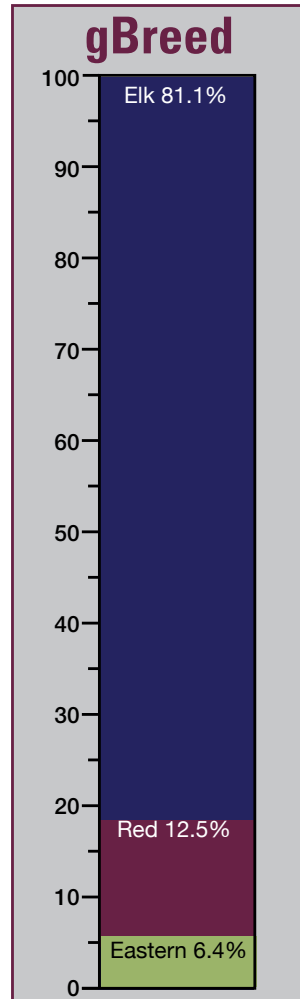

GENETIC MERIT

TRAIT		VALUE
VELVET	MVWeBV	5.99kg
GROWTH	WT12eBV	13.2kg
VENISON	EMAEeBV	1.8cm²
VENISON	LEANYeBV	1.485kg
TERMINAL INDEX		$22.77
PARASITE PROTECTION		CARLA10eBV -4
< 50% TOP 50% TOP 25% TOP 10% TOP 2%		

PURCHASER .....

PRICE .....

NOTES: .....

.....

.....

.....

.....

.....

.....

.....