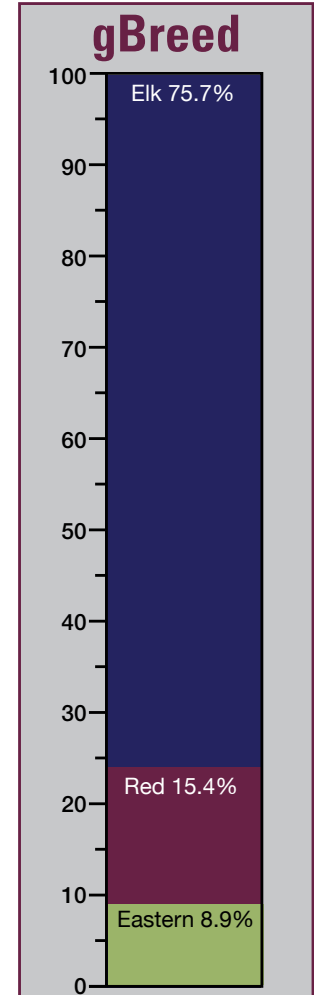

GENETIC MERIT

TRAIT		VALUE
VELVET	MVWeBV	6.51kg
GROWTH	WT12eBV	11.6kg
VENISON	EMAEeBV	2.6cm²
VENISON	LEANYeBV	2.648kg
TERMINAL INDEX		$22.07
PARASITE PROTECTION	CARLA10eBV	25
< 50% TOP 50% TOP 25% TOP 10% TOP 2%		

PURCHASER .....

PRICE .....

NOTES: .....

.....

.....

.....

.....

.....

.....