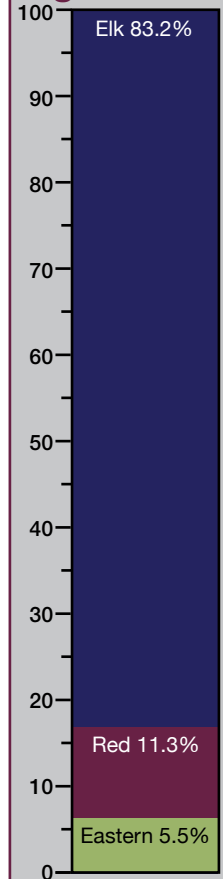

PERFORMANCE DATA

Birth Date 28/11/2015
Weaning Wgt March **90kg**
1st week Dec weight: 178kg
Growth Rate 437gms/day
- (birth to 12mnths)

GENETIC MERIT

TRAIT		VALUE
VELVET	MVWeBV	7.37_{kg}
GROWTH	WT12eBV	18.4_{kg}
VENISON	EMAcBV	1.3_{cm²}
VENISON	LEANYeBV	0.676_{kg}
TERMINAL INDEX		$28.25
PARASITE PROTECTION	CARLA10eBV	145
< 50% TOP 50% TOP 25% TOP 10% TOP 2%		

NEPIA

Champion of Champions EWSNZ
Velvet Comp 2013 -2017, 202
Champion of Champions National Velvet Comp 2015, 2016, 2019
14.0kg EWSupreme at 3yrs
18.2kg EWSupreme at 4yrs
30.2kg EWSupreme at 13yrs

GREEN 070

NZ Wapiti Cow 241kg

WB333

Edendale Station, EWSNZ 2yr winner 2008
12.1kg EWSupreme at 4yrs

GREEN 446

NZ Wapiti Cow 215kg

YU WONDER

ex Mayfield Elk
8.1kg EWSupreme at 2yrs

GREEN 467

W437

Edendale Station
Champion of Champions EWSNZ Comp 2010

GREEN 321

NZ Wapiti Cow 235kg

TRILOGY

Champion of Champions NZEWS Velvet comp 2008,2011
18.1kg EW Supreme @ 5yrs
25.5kg EW Supreme @ 8yrs
IOA 464

GREEN 226

ORANGE 327

ORANGE 332

FRODO

16.1kg EWSupreme at 7yrs
465 SCiTypical

GREEN 174

gBreed

PURCHASER .....

PRICE .....

COMMENT: .....