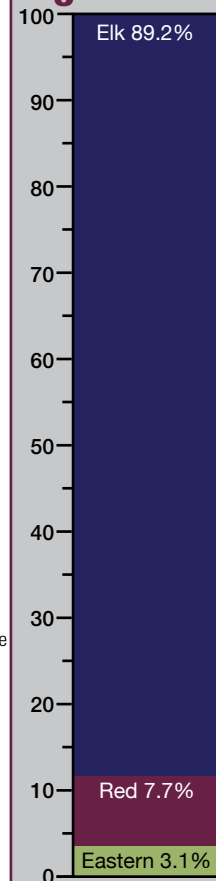

PERFORMANCE DATA

Birth Date 28/11/2015
 Weaning Wgt March **90kg**
1st week Dec weight: 178kg
 Growth Rate 437gms/day
 - (birth to 12mnths)

GENETIC MERIT

TRAIT		VALUE
VELVET	MVWeBV	7.37_{kg}
GROWTH	WT12eBV	18.4_{kg}
VENISON	EMAcBV	1.3_{cm²}
VENISON	LEANYeBV	0.676_{kg}
TERMINAL INDEX		\$28.25
PARASITE PROTECTION	CARLA10eBV	145
< 50% TOP 50% TOP 25% TOP 10% TOP 2%		