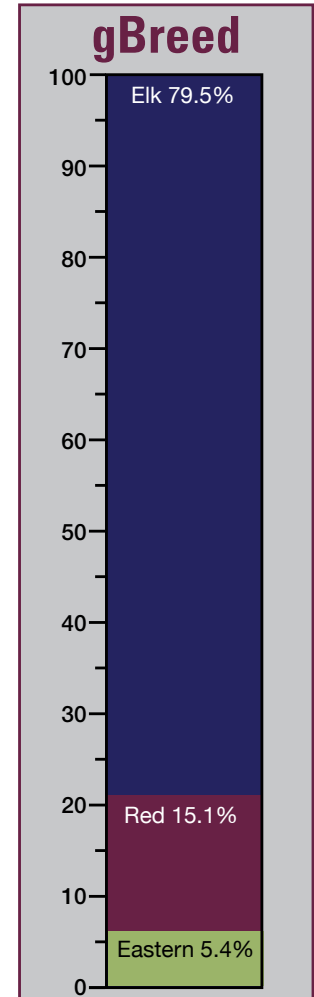

GENETIC MERIT

TRAIT		VALUE
VELVET	MVWeBV	7.77kg
GROWTH	WT12eBV	14.6kg
VENISON	EMAEeBV	2.1cm²
VENISON	LEANYeBV	2.117kg
TERMINAL INDEX		$28.54
PARASITE PROTECTION	CARLA10eBV	26
< 50% TOP 50% TOP 25% TOP 10% TOP 2%		

PURCHASER .....

PRICE .....

NOTES: .....

.....

.....

.....

.....

.....