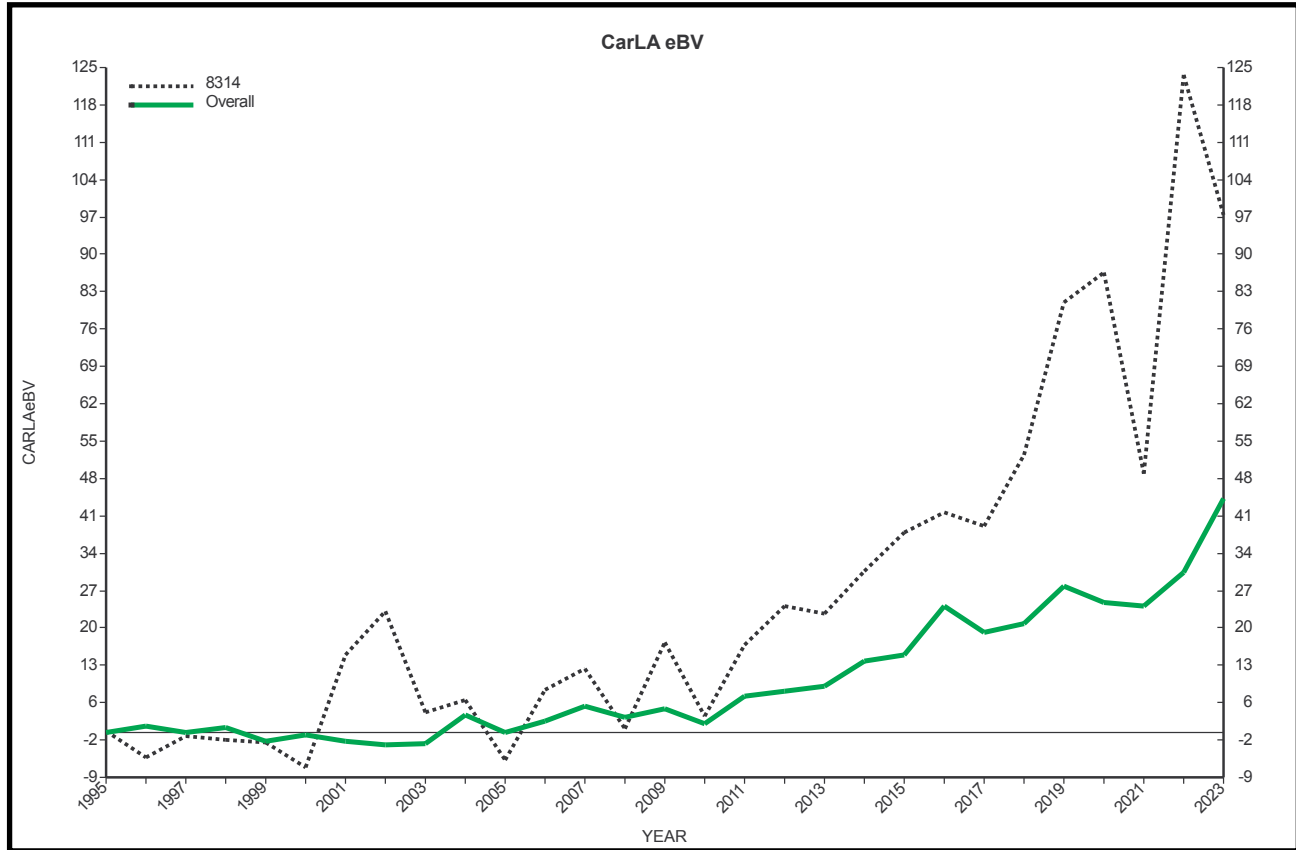

PARASITE RESISTANCE = progeny of high CARLA sires grow faster, cope better with parasite challenge and shed less eggs and larva onto pasture

WE ALSO SELECT FOR:

- **GROWTH = Yearling Weight = WT12eBV**   How many kg heavier at 12 months old than the 2005 Wapiti average
- **MEAT = Carcass Weight = CWeBV**   How many more kg of carcass than the average 2005 Wapiti
- **VELVET = Mature Velvet Weight = MVWeBV**