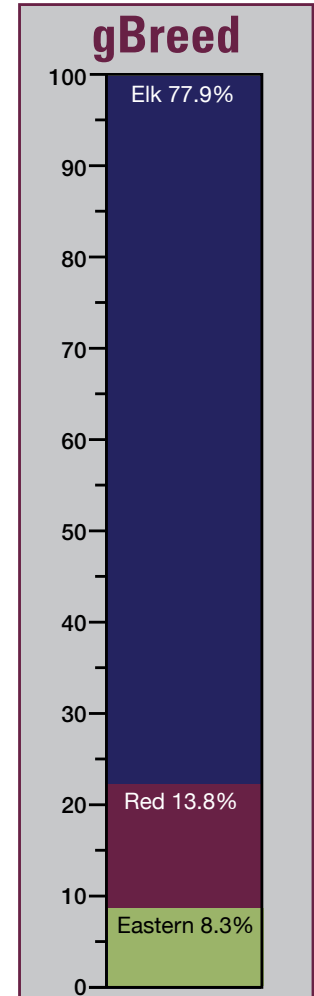

GENETIC MERIT

TRAIT		VALUE
VELVET	MVWeBV	7.29kg
GROWTH	WT12eBV	12.8kg
VENISON	EMAEeBV	2.3cm²
VENISON	LEANYeBV	2.284kg
TERMINAL INDEX		$22.50
PARASITE PROTECTION	CARLA10eBV	25
< 50% TOP 50% TOP 25% TOP 10% TOP 2%		

PURCHASER .....

PRICE .....

NOTES: .....

.....

.....

.....

.....

.....

.....